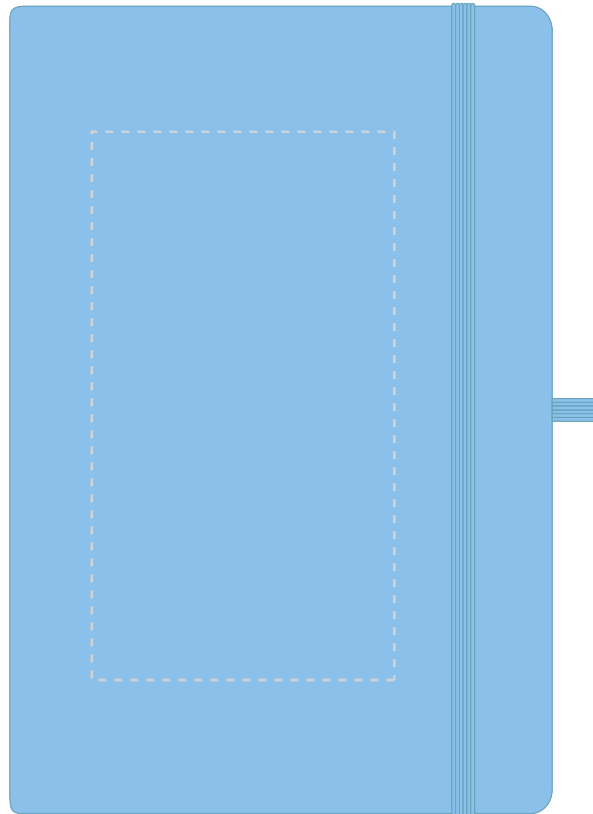

Your Ref:	Quantity:	Product Code: QS0345
Our Ref:	Version: 1	Product Colour: BABY BLUE

PRINTING CONCERNS:

Please note that this product has Sustainability Markings that are not visible from this perspective

We stock this item in the following colours

**PANTONE REFERENCE(S)**

Debossing / Foil Blocking

ARTWORK SCALE 50%

- CENTRED TO PRINT AREA
 CENTRED TO NOTEBOOK

The dashed line is to demonstrate print area and will not appear on your printed item

To proceed, please approve visual via the online system.

ARTWORK SCALE 100%
Max print area: 145mm x 80mm